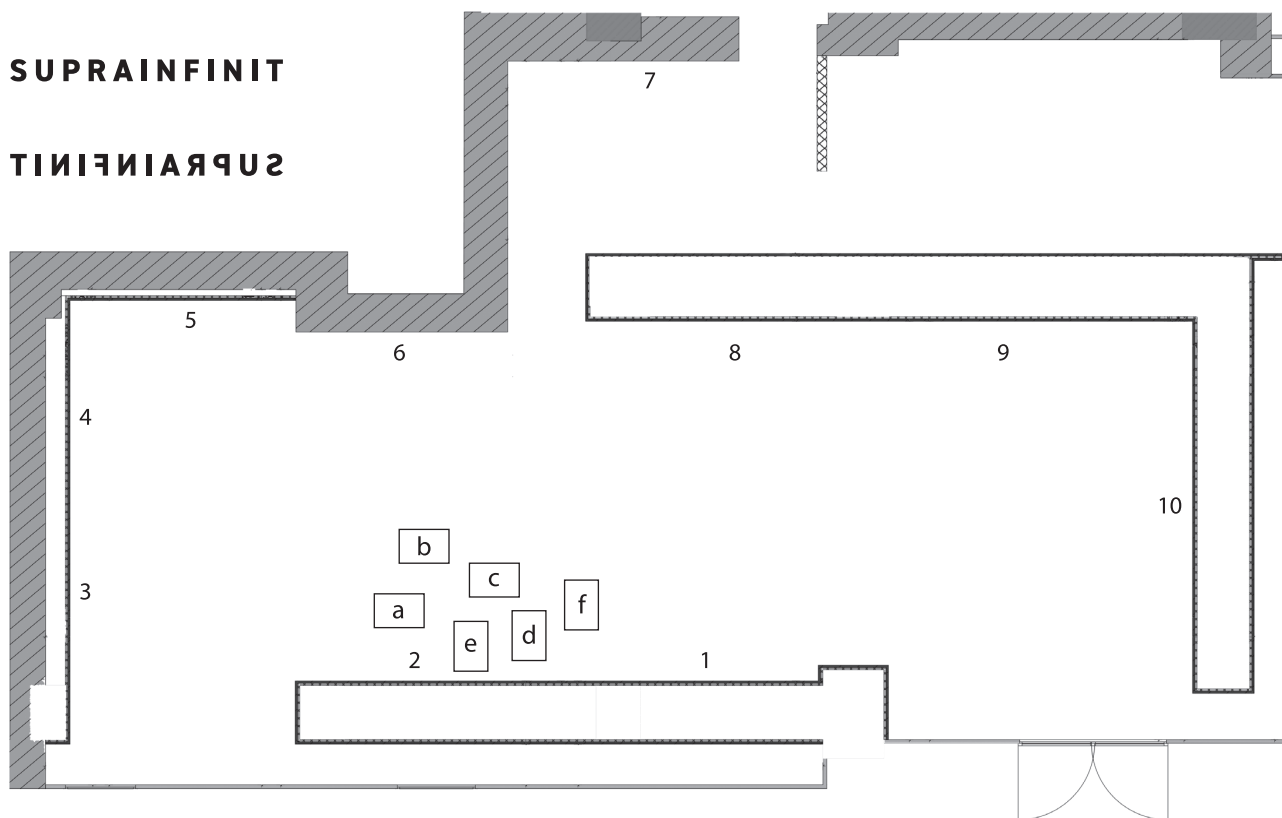

SUPRAINFINIT

TINIFINIARPUZ

Suprainfinit Gallery are plăcerea de a vă prezenta "Recent Works", a doua expoziție personală a artistului Eugen Roșca (*1988, Galați). În ansamblu, lucrările tânărului artist din această expoziție descriu o traiectorie similară meandrelor unui montagne russe. Cu o oarecare precauție, ele te poartă printr-un set de contexte diferite care mențin totuși din punct de vedere holistic un registru estetic unitar. Conștient, cu un dozaj preponderent precis de teoria culorii și psihologia formei, lucrările lui Eugen se concentrează asupra dinamismului empiric. Între ideea de religiozitate și noi afirmări laice, indexuri din jocuri de gen first person shooter și o imagine ce aduce aminte de cruzimea specifică colonialismului, este omniprezent-persistentă dorința de a arata felul în care se văd lucrurile, și nu ceea ce reprezintă ele.

1. Eugen Roșca
Death Telling jokes (after Jan Provoost and Anonymous), 2019
oil on wooden panel
49,5 x 69,5 cm

2a. Eugen Roșca
For all the flowers in the world, 2019
oil on wooden panel
29,5 x 22 cm

2b/For all the colours of them all, 2019

2c. oil on wooden panel
29,5 x 22 cm

2d. For all the sounds of every time, 2019
oil on wooden panel,
29,5 x 22 cm

2e. For all the tastes that are divine, 2019
oil on wooden panel
29,5 x 22 cm

2f. A single touch of everything, 2019
oil on wooden panel
29,5 x 22 cm

3. Eugen Roșca
At the Border of Two Realms, 2019
oil on wooden panel
39,9 x 70 cm

4. Eugen Roșca
Blotting Colonialism, 2019
charcoal on paper
87,5 x 125 cm

5. Eugen Roșca
Vedanta. Wandering Text, 2019
oil on wooden panel
50 x 70 cm

6. Eugen Roșca
Pious Goddess, 2019
oil on wooden panel
50 x 70 cm

7. Eugen Roșca
Untitled, 2019
oil on wooden panel
49,5 x 69,5 cm

8. Eugen Roșca
Mind Bending Techniques, 2019
oil on wooden panel
49,5 x 69,5 cm

9. Eugen Roșca
The Magician's maid (after Nobuyoshi Araki), 2019
charcoal on paper
80 x 110 cm

10. Eugen Roșca
Nonduality Physical Imagery for Spiritual Query, 2019
oil on wooden panel
49,5 x 69,5 cm